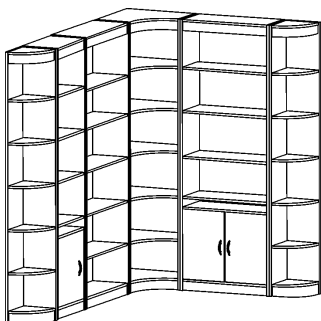

Shelf for Narrow Bookcase
W02 K20S
Teak, Cherry, Maple or Venge **\$19**
Shelf for Wide Bookcase
W02 K30S
Teak, Cherry, Maple or Venge **\$29**

Wall Unit Base With 6 Shelves, Flush Top Panel & Wire Mangement Cut-Out
 47.25"W x 19.75"D x 23.5"H
 W02 K5082
 Maple, Cherry or Venge **\$249**

Glass Doors With Metal Handles For K5082 & K5060
 28"W x 20.75"H
 W02 K5086GD **\$119**

Wall Unit Hutch
 47.25"W x 12.25"D x 60.5"H
 W02 K5062
 Maple, Cherry or Venge **\$239**

Wall Unit Base With 5 Shelves & Bowed Top Panel
 47.25"W x 19.75-23.5"D x 23.5"H
 W02 K5060
 Maple **\$239**

Wall Unit Hutch With 3 Shelves For K5083
 63"W x 12"D x 58.25"H
 W02 K5084
 Cherry or Venge **\$395**

84"H Library Wall
 2 x K840C, 2 x K8430, 1 x K8420, 1 x K841C,
 1 x K30D or K30DM, 1 x K20D or K20DM
 Teak, Maple, Cherry or Venge **\$1554**