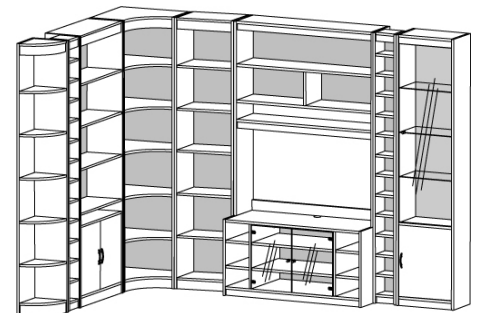

84"H Entertainment Wall
1 x K840C, 2 x K5064, 1 x K8430, 1 x K30DM,
1 x K841C, 2 x K8420, 1 x K20DM, 1 x K5085GD,
1 x K5082, 1 x K5086GD, 1 x K5062
Maple, Cherry or Venge **$2391**
Maple **$2381 (With K5060 Base)**