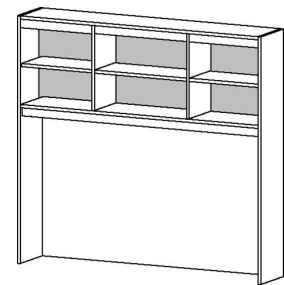

Shelf for Narrow Bookcase
W02 K20S
Teak, Cherry, Maple or Venge **\$19**
Shelf for Wide Bookcase
W02 K30S
Teak, Cherry, Maple or Venge **\$29**

Wall Unit Base With 6 Shelves, Flush Top Panel & Wire Mangement Cut-Out
 47.25"W x 19.75"D x 23.5"H
 W02 K5082
 Maple, Cherry or Venge **\$249**

Glass Doors With Metal Handles For K5082 & K5060
 28"W x 20.75"H
 W02 K5086GD **\$119**

Wall Unit Hutch
 47.25"W x 12.25"D x 60.5"H
 W02 K5062
 Maple, Cherry or Venge **\$239**

Wall Unit Base With 5 Shelves & Bowed Top Panel
 47.25"W x 19.75-23.5"D x 23.5"H
 W02 K5060
 Maple **\$239**

Wall Unit Hutch With 3 Shelves For K5083
 63"W x 12"D x 58.25"H
 W02 K5084
 Cherry or Venge **\$395**

84"H Library Wall
 2 x K840C, 2 x K8430, 1 x K8420, 1 x K841C,
 1 x K30D or K30DM, 1 x K20D or K20DM
 Teak, Maple, Cherry or Venge **\$1554**