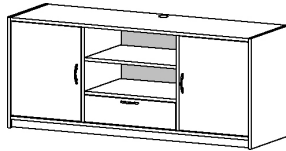

Narrow Door W/Shelf
19"W x 22"H
W02 K20D (Wood Handle) Teak
W02 K20DM (Metal Handle)
Cherry, Maple or Venge **$59**

Wall Unit Base With 2 Doors, 3 Shelves & Drawer
63"W x 19.75"D x 26"H
W02 K5083
Cherry or Venge **$475**