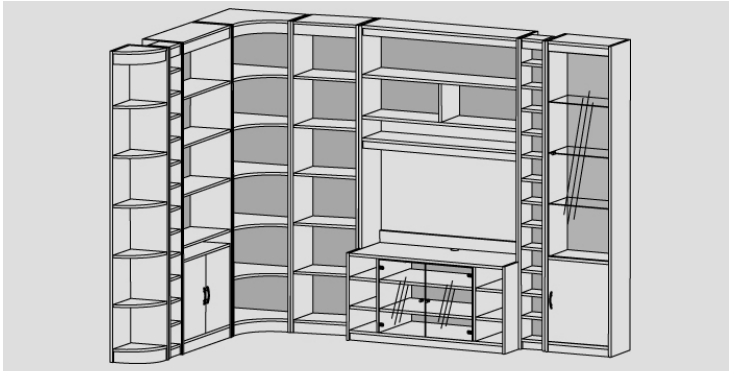

84" H Wide Bookcase
29.5"W x 12"D x 84"H
W02 K8430
Teak, Cherry, Maple or Venge **\$229**

84" H Narrow Bookcase
19.5"W x 12"D x 84"H
W02 K8420
Teak, Cherry, Maple or Venge **\$199**

84" H Inside Corner Bookcase (concave)
23.75"W x 12"D x 84"H
W02 K841C
Teak, Cherry, Maple or Venge **\$399**