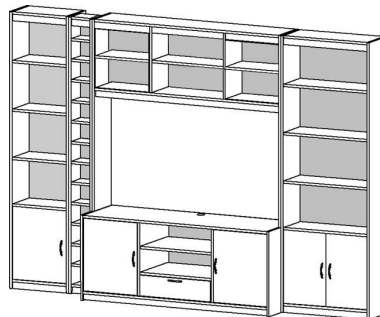

Glass Doors With Metal Handles For K5082 & K5060
 28"W x 20.75"H
 W02 K5086GD **\$119**

Wall Unit Hutch
 47.25"W x 12.25"D x 60.5"H
 W02 K5062
 Maple, Cherry or Venge **\$239**

Wall Unit Base With 5 Shelves & Bowed Top Panel
 47.25"W x 19.75-23.5"D x 23.5"H
 W02 K5060
 Maple **\$239**

84"H Wall Unit CD Tower
 7.75"W x 6.75"D x 84"H
 W02 K5064
 Maple, Cherry or Venge **\$125**

Wall Unit Base With 2 Doors, 3 Shelves & Drawer
 63"W x 19.75"D x 26"H
 W02 K5083
 Cherry or Venge **\$475**

Wall Unit Hutch With 3 Shelves For K5083
 63"W x 12"D x 58.25"H
 W02 K5084
 Cherry or Venge **\$395**

84"H Library Wall
 2 x K840C, 2 x K8430, 1 x K8420, 1 x K841C,
 1 x K30D or K30DM, 1 x K20D or K20DM
 Teak, Maple, Cherry or Venge **\$1554**