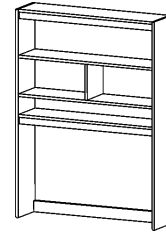

Shelf for Narrow Bookcase
W02 K20S
Teak, Cherry, Maple or Venge **$19**
Shelf for Wide Bookcase
W02 K30S
Teak, Cherry, Maple or Venge **$29**

Wall Unit Hutch
47.25"W x 12.25"D x 60.5"H
W02 K5062
Maple, Cherry or Venge **$239**