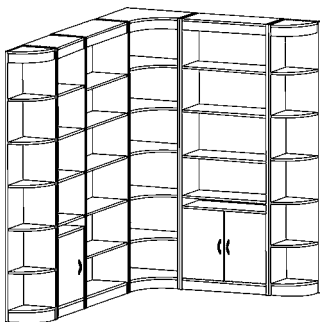

Wall Unit Base With 6 Shelves, Flush Top Panel & Wire Mangement Cut-Out
 47.25"W x 19.75"D x 23.5"H
 W02 K5082
 Maple, Cherry or Venge **\$249**

Glass Doors With Metal Handles For K5082
 28"W x 20.75"H
 W02 K5086GD **\$119**

Wall Unit Hutch
 47.25"W x 12.25"D x 60.5"H
 W02 K5062
 Maple, Cherry or Venge **\$239**

84"H Wall Unit CD Tower
 7.75"W x 6.75"D x 84"H
 W02 K5064
 Maple, Cherry or Venge **\$125**

Wall Unit Base With 2 Doors, 3 Shelves & Drawer
 63"W x 19.75"D x 26"H
 W02 K5083
 Cherry or Venge **\$475**

Wall Unit Hutch With 3 Shelves For K5083
 63"W x 12"D x 58"H
 W02 K5084
 Cherry or Venge **\$395 While Supply Lasts**

84"H Library Wall
 2 x K840C, 2 x K8430, 1 x K8420, 1 x K841C, K30DM, 1 x K20DM
 Maple, Cherry or Venge **\$1688**