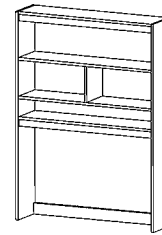

Wide Doors W/Shelf
29"W x 22"H
W02 K30DM (Metal Handle)
Cherry, Maple or Venge **\$75**

Narrow Door W/Shelf
19"W x 22"H
W02 K20DM (Metal Handle)
Cherry, Maple or Venge **\$59**

Shelf for Narrow Bookcase
W02 K20S
Cherry or Maple **\$19**
Shelf for Wide Bookcase
W02 K30S
Cherry, Maple or Venge **\$29**

Wall Unit Base With 6 Shelves, Flush Top Panel & Wire Mangement Cut-Out
 47.25"W x 19.75"D x 23.5"H
 W02 K5082
 Maple, Cherry or Venge **\$249**

Glass Doors With Metal Handles For K5082
 28"W x 20.75"H
 W02 K5086GD **\$119**

Wall Unit Hutch
 47.25"W x 12.25"D x 60.5"H
 W02 K5062
 Maple, Cherry or Venge **\$239**

84"H Wall Unit CD Tower
 7.75"W x 6.75"D x 84"H
 W02 K5064
 Maple, Cherry or Venge **\$125**

Wall Unit Base With 2 Doors, 3 Shelves & Drawer
 63"W x 19.75"D x 26"H
 W02 K5083
 Cherry or Venge **\$475**