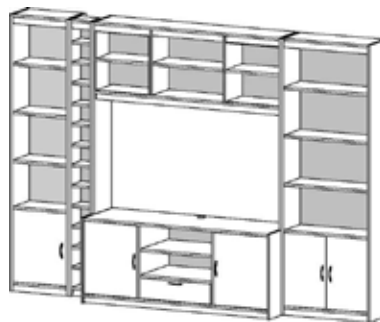

Wall Unit Base With 6 Shelves, Flush Top Panel & Wire Mangement Cut-Out
 47.25"W x 19.75"D x 23.5"H
 W02 K5082
 Maple, Cherry or Venge **\$249**

Glass Doors With Metal Handles For K5082
 28"W x 20.75"H
 W02 K5086GD **\$119**

Wall Unit Hutch
 47.25"W x 12.25"D x 60.5"H
 W02 K5062
 Maple, Cherry or Venge **\$239**

84"H Wall Unit CD Tower
 7.75"W x 6.75"D x 84"H
 W02 K5064
 Maple, Cherry or Venge **\$125**

Wall Unit Base With 2 Doors, 3 Shelves & Drawer
 63"W x 19.75"D x 26"H
 W02 K5083
 Cherry or Venge **\$475**

Wall Unit Hutch With 3 Shelves For K5083
 63"W x 12"D x 58"H
 W02 K5084
 Cherry or Venge **\$395 While Supply Lasts**

84"H Library Wall
 2 x K840C, 2 x K8430, 1 x K8420, 1 x K841C, K30DM, 1 x K20DM
 Maple, Cherry or Venge **\$1688**