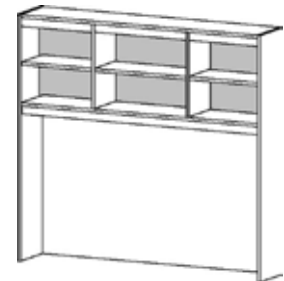

Wall Unit Base With 6 Shelves, Flush Top Panel & Wire Mangement Cut-Out
 47.25"W x 19.75"D x 23.5"H
 W02 K5082
 Maple, Cherry or Venge **\$249**

Glass Doors With Metal Handles For K5082
 28"W x 20.75"H
 W02 K5086GD **\$119**

Wall Unit Hutch
 47.25"W x 12.25"D x 60.5"H
 W02 K5062
 Maple, Cherry or Venge **\$239**

84"H Wall Unit CD Tower
 7.75"W x 6.75"D x 84"H
 W02 K5064
 Maple, Cherry or Venge **\$125**

Wall Unit Base With 2 Doors, 3 Shelves & Drawer
 63"W x 19.75"D x 26"H
 W02 K5083
 Cherry or Venge **\$475**

Wall Unit Hutch With 3 Shelves For K5083
 63"W x 12"D x 58"H
 W02 K5084
 Cherry or Venge **\$395 While Supply Lasts**

84"H Library Wall
 2 x K840C, 2 x K8430, 1 x K8420, 1 x K841C, K30DM, 1 x K20DM
 Maple, Cherry or Venge **\$1688**