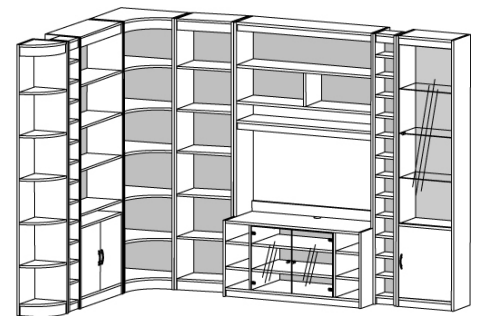

84"H Entertainment Wall
1 x K840C, 2 x K5064, 1 x K8430, 1 x K30DM, 1 x K841C, 2 x K8420, 1 x K20DM, 1 x K5085GD, 1 x K5082, 1 x K5086GD, 1 x K5062
Maple, Cherry or Venge **$2391**

888.700.0440