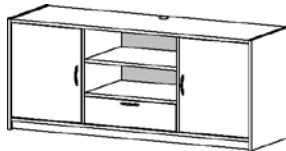

Wall Unit Base With 6 Shelves, Flush Top Panel & Wire Mangement Cut-Out
 47.25"W x 19.75"D x 23.5"H
 W02 K5082
 Maple, Cherry or Venge **\$249**

Glass Doors With Metal Handles For K5082
 28"W x 20.75"H
 W02 K5086GD **\$119**

Wall Unit Hutch
 47.25"W x 12.25"D x 60.5"H
 W02 K5062
 Maple, Cherry or Venge **\$239**

84"H Wall Unit CD Tower
 7.75"W x 6.75"D x 84"H
 W02 K5064
 Maple, Cherry or Venge **\$125**

Wall Unit Base With 2 Doors, 3 Shelves & Drawer
 63"W x 19.75"D x 26"H
 W02 K5083
 Cherry or Venge **\$475**